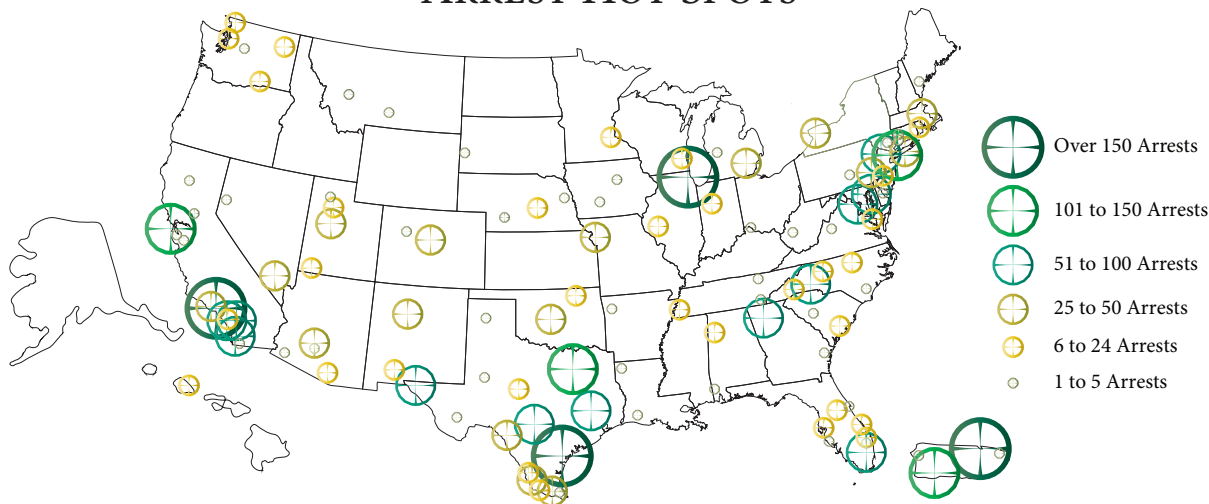

ICE GANG ARRESTS: 2013

OPERATION COMMUNITY SHIELD

CENTER FOR IMMIGRATION STUDIES | CIS.ORG | MARCH 2015

ARREST HOT SPOTS

MOST COMMON GANG AFFILIATIONS

MS-13	358
SURENOS 13	159
18TH STREET	104
CHIRIZOS	88
LATIN KINGS	65
BLOODS	60
ERNESTO RAMOS ANTONINI PUBLIC HOUSING PROJECT	57
BARRIO AZTECA	49
MEXICAN MAFIA	49
GANGSTER DISICPLES	38
LINDA VISTA CRIPS	31
RAZA UNIDA	31
M18	30
CRIPS	29
TRINITARIOS	26
TANGO BLAST	25
TINY RASCAL	24
SANTIAGO IGLESIA PUBLIC HOUSING PROJECTS	23
LATIN COUNTS	22
NORTENO	22
TEXAS SYNDICATE (TS)	22

HOMELANDS OF GANG MEMBERS

OPERATION COMMUNITY SHIELD ARRESTS