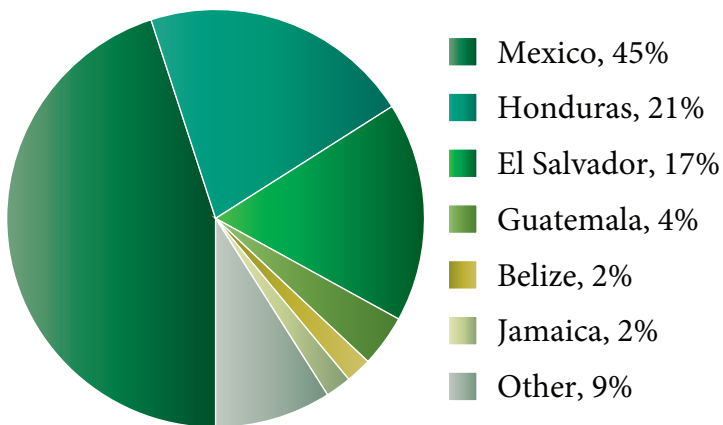

HOMELANDS OF GANG MEMBERS